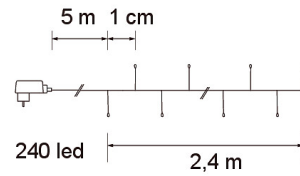

## POWER ADAPTER IP44 GS 4.5V 3.6W

LED light set

The Sani LED light set is suitable for outdoor use, so you can use it to create brilliant droplets of light for your garden lantern or flower box! The LEDs are spaced very close together, only 1 cm apart, so the Sani light set gives off a lot of light. Available in two different lengths: 2.4 m (240 LEDs) or 7.2 m (720 LEDs).

POWER ADAPTER IP44 GS 4.5V 3.6W			
PRODUCT CODE	CODE	KG	PRODUCT FAMILY
9479040		0.28	

POWER ADAPTER IP44 GS 4.5V 3.6W  
EC002761

Mounting

Structure

Dimming and control

Photometric data

Lifetime and capacity

Measurements

Electrotechnical data