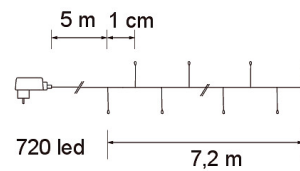

POWER ADAPTER IP44 GS 24V 6W

LED light set

The Sani LED light set is suitable for outdoor use, so you can use it to create brilliant droplets of light for your garden lantern or flower box! The LEDs are spaced very close together, only 1 cm apart, so the Sani light set gives off a lot of light. Available in two different lengths: 2.4 m (240 LEDs) or 7.2 m (720 LEDs).

POWER ADAPTER IP44 GS 24V 6W

PRODUCT CODE	CODE	KG	PRODUCT FAMILY
9479042		0.4	

POWER ADAPTER IP44 GS 24V 6W
EC002761

Mounting

Structure

Dimming and control

Photometric data

Lifetime and capacity

Measurements

Electrotechnical data