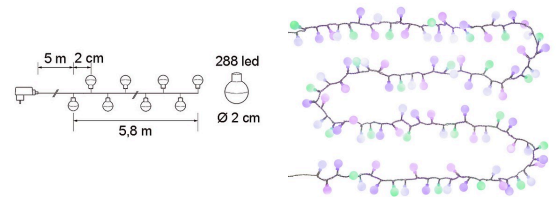

IP44

new

Bebe 288

BEBE 288 LED LIGHT SET 5,8M

LED light set

Description of product family

A charming LED light set glowing in soft pastel colours, suitable for both indoor and outdoor use. Small matte-finish globe shades create a gentle, ambient light. Eight different lighting modes! Select the desired mode by pressing the button on the transformer. Activate the timer function by pressing and holding the button. Transparent cable.

Technical details

Bebe is a pastel-coloured LED light set with small matte-finish globe shades. 288 LEDs in white, light pink, lilac and green, non-replaceable. Illuminated length 5.8 m. Includes IP44 transformer 3.6 W 31 V. Eight lighting modes and timer function. Transparent cable.

Quantity

Package 4 pcs

No. 9479050

6 435200 314093

AIRAM