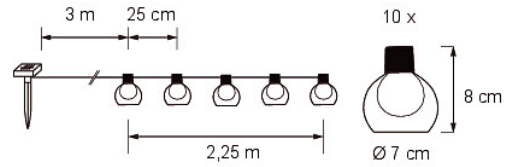

LED 10 600MAH PARISTO

LED 10 600MAH PARISTO

| PRODUCT CODE | CODE | KG | PRODUCT FAMILY |
|--------------|------|------|----------------|
| 9479072 | | 0.24 | |

LED 10 600MAH PARISTO

Mounting

| | |
|--------------------------|-----|
| Suitable for outdoor use | Yes |
|--------------------------|-----|