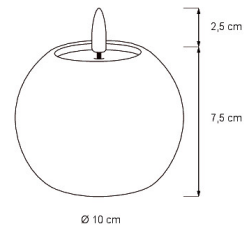

1.2V 600mAh NI-MH

| PRODUCT CODE | CODE | KG | PRODUCT FAMILY |
|--------------|------|------|----------------|
| 9479085 | | 0.15 | |

1.2V 600mAh NI-MH

EC002761

Mounting

| | |
|---------------------------|------|
| Suitable for outdoor use | Yes |
| Degree of protection (IP) | IP44 |