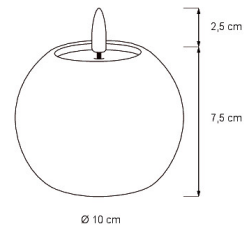

1.2V 600mAh NI-MH

| PRODUCT CODE | CODE | KG | PRODUCT FAMILY |
|--------------|------|------|----------------|
| 9479086 | | 0.15 | |

1.2V 600mAh NI-MH

EC002761

Mounting

| | |
|---------------------------|------|
| Suitable for outdoor use | Yes |
| Degree of protection (IP) | IP44 |