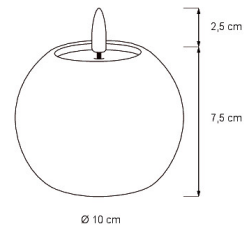

1.2V 600mAh NI-MH

PRODUCT CODE	CODE	KG	PRODUCT FAMILY
9479087		0.15	

1.2V 600mAh NI-MH

EC002761

Mounting

Suitable for outdoor use	Yes
Degree of protection (IP)	IP44

Structure

Model	Candle/tea light
Lamp type	LED not exchangeable
Light source included	Yes
Colour	Orange
Exchangeable control gear	No
Energy efficiency class of light source according to EU regulation 2019/2015	Not required