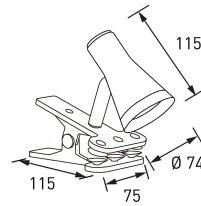

Cara

CARA CLIP LIGHT 4,5W/830 320LM WH

Cara Table lamp 4.5W 3000K 320lm No dim;
Protection cl. II; LED not exchangeable; CRI>80;
Housing Other; Colour wh; Cover Plastic, opal

CARA CLIP LIGHT 4,5W/830 320LM WH

PRODUCT CODE	CODE	KG	PRODUCT FAMILY
9610414	A1HICB	0.326	Cara

CARA CLIP LIGHT 4,5W/830 320LM WH

EC000302

Mounting	
Type of luminaire	Other
Mounting method	Other
Suitable for wall mounting	No
Fit for workplace acc. EN 12464-1	No
Electrical connection with connector system	Yes

Lifetime and capacity

Measurements	
Width (mm)	75
Height/depth (mm)	120
Length (mm)	160

Electrotechnical data	
Voltage type	AC
Nominal voltage (min) (V)	230
Nominal voltage (max) (V)	230
Protection class according to IEC 61140	II
Suitable for lamp power (min) (W)	4.5
Suitable for lamp power (max) (W)	4.5
Maximum system power (W)	4.5