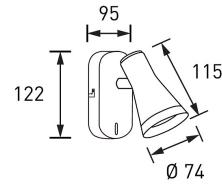

## CARA WALL LIGHT 4,5W/830 320LM WH

Cara Indoors wall luminaire 4.5W 3000K 320lm No dim; IP20; Protection cl. II; L70B50 25000h; LED not exchangeable; CRI>80; Ending; Colour wh; Cover Plastic, opal

CARA WALL LIGHT 4,5W/830 320LM WH			
PRODUCT CODE	CODE	KG	PRODUCT FAMILY
9610415	A1HICC	0.352	Cara

## CARA WALL LIGHT 4,5W/830 320LM WH

EC002892

Mounting	
Suitable for wall mounting	Yes
Suitable for suspended mounting	No
Suitable for ceiling mounting	No
Suitable for recessed mounting	No
Suitable for surface mounting	Yes
Suitable for light line configuration	No
Fit for workplace acc. EN 12464-1	No
Degree of protection (IP)	IP20
Luminaire with limited surface temperature, class "D" in acc. with EN 60598-2-24	No
Suitable for emergency lighting	No
Luminaire may be covered with thermally insulating material	blank
Type of wiring	Ending
Connection type	Other

Lifetime and capacity	
Rated life time L70/B50 at 25 °C (h)	25000

Measurements	
Height/depth (mm)	122
Outer diameter (mm)	74

Electrotechnical data	
Voltage type	AC
Nominal voltage (min) (V)	230
Nominal voltage (max) (V)	230
Protection class according to IEC 61140	II
Suitable for lamp power (min) (W)	4.5
Suitable for lamp power (max) (W)	4.5
Maximum system power (W)	4.5
Luminaire efficacy (lm/W)	72