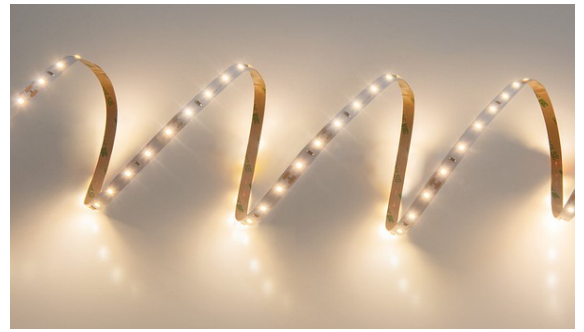

Led Strip 24 V

LED Strip 24V IP20 4,8W/m 830 1m

Led strip

Description of product family

With an LED strip, you can create stylish highlights and indirect lighting. Attach the strip directly to a clean surface using the 3M adhesive backing. The thin, low-profile strip is easy to install even in small or narrow spaces, such as under shelves or cabinets, inside display cases, around door frames, or behind a TV as ambient lighting. For a more refined look, use an aluminium profile during installation. The LED strip can be cut at 100 mm intervals following the provided instructions. Available in various lengths with white light (3000 K) or cool white light (4000 K). LED 24 V 4.8 W/m. Easy plug & play installation, ready to use immediately. Plug-in transformer with on/off switch on the cable. For indoor use.

Technical details

1-meter LED strip for indoor use, IP20. Color temperature white (3000 K). LED 24 V 4.8 W/m. Use for highlighting or to create indirect illumination. The strip features 3M adhesive for easy installation. The strip can be shortened at 100 mm intervals. Includes a plug-in power adapter with an on/off switch on the cable.