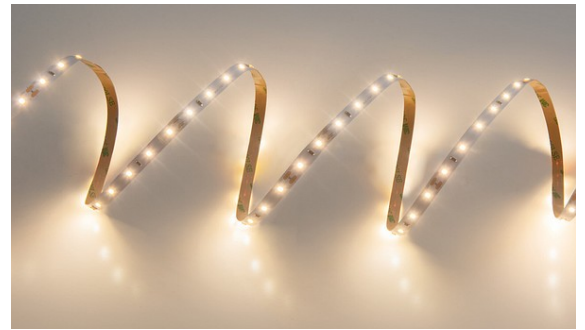

## Led Strip 24 V

LED Strip 24V IP20 4,8W/m 830 2m

## Led strip

### Description of product family

With an LED strip, you can create stylish highlights and indirect lighting. Attach the strip directly to a clean surface using the 3M adhesive backing. The thin, low-profile strip is easy to install even in small or narrow spaces, such as under shelves or cabinets, inside display cases, around door frames, or behind a TV as ambient lighting. For a more refined look, use an aluminium profile during installation. The LED strip can be cut at 100 mm intervals following the provided instructions. Available in various lengths with white light (3000 K) or cool white light (4000 K). LED 24 V 4.8 W/m. Easy plug & play installation, ready to use immediately. Plug-in transformer with on/off switch on the cable. For indoor use.

### Technical details

2-meter LED strip for indoor use, IP20. Color temperature white (3000 K). LED 24 V 4.8 W/m. Use for highlighting or to create indirect illumination. The strip features 3M adhesive for easy installation. The strip can be shortened at 100 mm intervals. Includes a plug-in power adapter with an on/off switch on the cable.