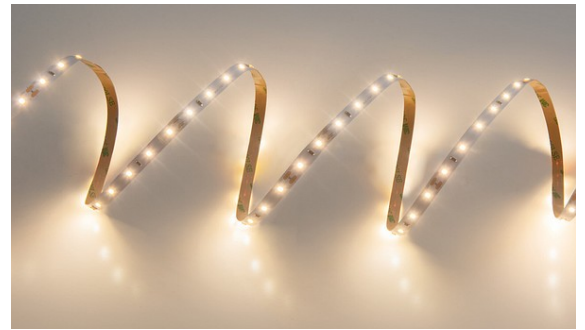

## Led Strip 24 V

LED Strip 24V IP20 4,8W/m 830 3m

## Led strip

### Description of product family

With an LED strip, you can create stylish highlights and indirect lighting. Attach the strip directly to a clean surface using the 3M adhesive backing. The thin, low-profile strip is easy to install even in small or narrow spaces, such as under shelves or cabinets, inside display cases, around door frames, or behind a TV as ambient lighting. For a more refined look, use an aluminium profile during installation. The LED strip can be cut at 100 mm intervals following the provided instructions. Available in various lengths with white light (3000 K) or cool white light (4000 K). LED 24 V 4.8 W/m. Easy plug & play installation, ready to use immediately. Plug-in transformer with on/off switch on the cable. For indoor use.

### Technical details

3-meter LED strip for indoor use, IP20. Color temperature white (3000 K). LED 24 V 4.8 W/m. Use for highlighting or to create indirect illumination. The strip features 3M adhesive for easy installation. The strip can be shortened at 100 mm intervals. Includes a plug-in power adapter with an on/off switch on the cable.