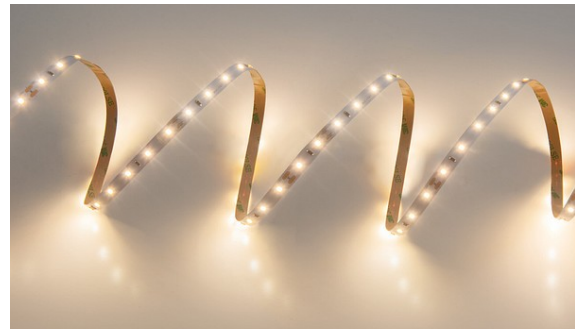

## Led Strip 24 V

LED Strip 24V IP20 4,8W/m 830 5m

### Led strip

### Description of product family

With an LED strip, you can create stylish highlights and indirect lighting. Attach the strip directly to a clean surface using the 3M adhesive backing. The thin, low-profile strip is easy to install even in small or narrow spaces, such as under shelves or cabinets, inside display cases, around door frames, or behind a TV as ambient lighting. For a more refined look, use an aluminium profile during installation. The LED strip can be cut at 100 mm intervals following the provided instructions. Available in various lengths with white light (3000 K) or cool white light (4000 K). LED 24 V 4.8 W/m. Easy plug & play installation, ready to use immediately. Plug-in transformer with on/off switch on the cable. For indoor use.

### Technical details

5-meter LED strip for indoor use, IP20. Color temperature white (3000 K). LED 24 V 4.8 W/m. Use for highlighting or to create indirect illumination. The strip features 3M adhesive for easy installation. The strip can be shortened at 100 mm intervals. Includes a plug-in power adapter with an on/off switch on the cable.