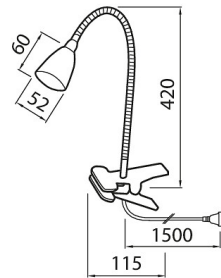

Stella Clip

IP20 3W/830 280lm WH

Clip-on luminaire

With the Stella Clip spotlight, you can replace a table or wall lamp either permanently or temporarily. Attach it easily to a shelf, desk edge, or bed headboard with the handy clip. The clip mount frees up desk space and allows the light to be moved as needed. The slim, minimalist design features a fixed LED light source with 280 lm brightness and a 3000 K white light. The flexible metal arm allows you to direct the light exactly where you need it.

Stella Table lamp 3W 3000K 280lm No dim; Protection cl. II; L70B50 20000h; LED not exchangeable; CRI>80; Housing Plastic; Colour wh

IP20 3W/830 280lm WH

PRODUCT CODE	CODE	KG	PRODUCT FAMILY
9610502	A1FENH	0.422	Stella Clip