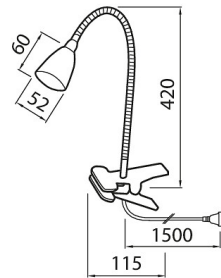

Stella Clip

IP20 3W/830 280lm BK

Clip-on luminaire

With the Stella Clip spotlight, you can replace a table or wall lamp either permanently or temporarily. Attach it easily to a shelf, desk edge, or bed headboard with the handy clip. The clip mount frees up desk space and allows the light to be moved as needed. The slim, minimalist design features a fixed LED light source with 280 lm brightness and a 3000 K white light. The flexible metal arm allows you to direct the light exactly where you need it.

Stella Table lamp 3W 3000K 280lm No dim; Protection cl. II; L70B50 20000h; LED not exchangeable; CRI>80; Housing Plastic; Colour bk

IP20 3W/830 280lm BK

PRODUCT CODE	CODE	KG	PRODUCT FAMILY
9610503	A1FENI	0.422	Stella Clip