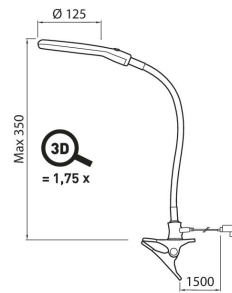

Loop Clip 3D

IP20 6W/865 480lm WH

Loop Clip 3D Table lamp 6W 6500K 480lm No dim;
Protection cl. III; L70B50 25000h; LED not
exchangeable; CRI>80; Housing Steel; Colour wh;
Cover Glass transparent

IP20 6W/865 480lm WH			
PRODUCT CODE	CODE	KG	PRODUCT FAMILY
9610509	A7GALJ	0.52	Loop Clip 3D

IP20 6W/865 480lm WH

EC000302

Mounting	
Type of luminaire	Magnifier luminaire
Mounting method	Clamping
Suitable for wall mounting	No
Fit for workplace acc. EN 12464-1	No
Electrical connection with connector system	Yes

Photometric data	
Effective luminous flux (lm)	480
Colour of light (alphanumeric)	White
Colour temperature (min) (K)	6500
Colour temperature (max) (K)	6500
Colour rendering index (CRI/Ra)	80-89
Colour consistency (McAdam ellipse)	SDCM6
Colour temperature switchable	No

Lifetime and capacity	
Rated life time L70/B50 at 25 °C (h)	25000

Measurements	
Width (mm)	125
Height/depth (mm)	350
Length (mm)	125

Electrotechnical data	
Voltage type	AC/DC
Nominal voltage (min) (V)	100
Nominal voltage (max) (V)	240
Protection class according to IEC 61140	III
Suitable for lamp power (min) (W)	6
Suitable for lamp power (max) (W)	6
Maximum system power (W)	6