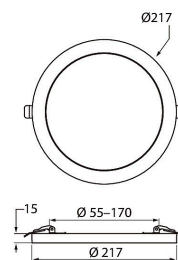

Flex Multi

Flex Multi IP20 12W 830/840/865 DIM

Downlight

Description of product family

Flex Multi is a dimmable panel luminaire that is suitable for dry spaces in residences and public properties. Lightweight surface or semi-flush mounting. Before installation, choose the temperature of the light out of three options: 3000 K, 4000 K or 6500 K. The advantages of the Flex Multi series are both the very thin build and the adjustable spring mounting, which allows the luminaire to fit into almost any pre-made recess (55-250 mm) depending on the size of the product. The adjustability of the slot combined with the thin frame makes this light fixture the perfect choice for renovation sites. Available in three different sizes and wattages. PIR model also available.

Technical details

Dimmable panel for dry indoor areas, Ø 217 mm. IP20/IP20. Lightweight surface or semi-recessed installation. Features an extremely low-profile construction and an adjustable spring-loaded clip that allows you to fit the light into an existing recess (55–170 mm). Fixed connecting cable. Polycarbonate body and globe, white. Color temperature chosen before installation (3000/4000/6500 K). Non-replaceable LED 12 W 1 000 lm. Service life of the power source 30 000 h.