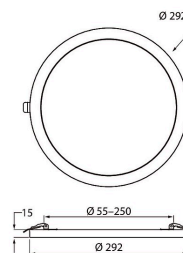

### Technical details

Dimmable panel light for dry indoor areas, Ø 292 mm. IP20/IP20. Lightweight surface or semi-recessed installation. Features an extremely low-profile construction and an adjustable spring-loaded clip that allows you to fit the light into an existing recess (55–250 mm). Fixed connecting cable. Polycarbonate body and globe, white. Color temperature chosen before installation (3000/4000/6500 K). Non-replaceable LED 16 W 1 500 lm. Service life of the power source 30 000 h.