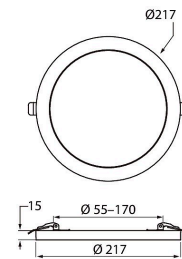

Flex Multi

Flex Multi IP20 12W 830/840/865 PIR

Downlight

Description of product family

Flex Multi is a dimmable panel luminaire that is suitable for dry spaces in residences and public properties. Lightweight surface or semi-flush mounting. Before installation, choose the temperature of the light out of three options: 3000 K, 4000 K or 6500 K. The advantages of the Flex Multi series are both the very thin build and the adjustable spring mounting, which allows the luminaire to fit into almost any pre-made recess (55-250 mm) depending on the size of the product. The adjustability of the slot combined with the thin frame makes this light fixture the perfect choice for renovation sites. Available in three different sizes and wattages. PIR model also available.

Technical details

Dimmable panel light with a motion detector for dry indoor areas, Ø 217 mm. IP20/IP20. Lightweight surface or semi-recessed installation. Features an extremely low-profile construction and an adjustable spring-loaded clip that allows you to fit the light into an existing recess (55–170 mm). Fixed connecting cable. Polycarbonate body and globe, white. Color temperature chosen before installation (3000/4000/6500 K). Non-replaceable LED 12 W 1 000 lm. Service life of the power source 30 000 h.