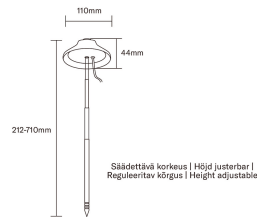

Iris

5W/835 240lm YEL USB

Grow light

The slim Iris grow light provides plants with essential supplemental light during the darker season while also enhancing interior décor. Available in two colours: white and yellow. The height of the lamp stem is continuously adjustable from 212 to 710 mm, and the metal stem is inserted directly into the soil of the pot. Light output can be adjusted in steps. The product also features an automatic three-step timer. Select the desired timer setting using the button on the cable: 8 h (light on, 16 h off), 12 h (light on, 12 h off) or 16 h (light on, 8 h off). The timer controls both on and off functions. To change the timer setting, the timer can be reset by briefly disconnecting the lamp from the power source. The light operates via a USB connection; a USB-A power adapter is not included.

Iris Botanical luminaire 5W 3500K 240lm Dim Touch and Dim; Protection cl. III; L70B50 25000h; LED not exchangeable; CRI>80; Housing Plastic; Colour yel; Cover Plastic, opal

5W/835 240lm YEL USB

PRODUCT CODE	CODE	KG	PRODUCT FAMILY
9610534	A7GANS	0.18	Iris