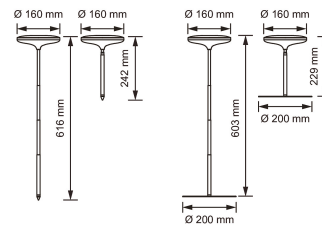

Ivy

14W/835 650LM

14W/835 650LM			
PRODUCT CODE	CODE	KG	PRODUCT FAMILY
9610538	A7GANW	0.82	Ivy

14W/835 650LM
EC000302

Mounting	
Type of luminaire	Other
Mounting method	Stand (base)
Suitable for wall mounting	No
Fit for workplace acc. EN 12464-1	No
Electrical connection with connector system	No

Structure	
Adjustable	No
Bendable	No
Adjustable height	Yes
Lamp type	LED not exchangeable
Light source included	Yes
Suitable for number of lamps	1
Lamp holder	Other
Housing material	Plastic
Housing colour	White
Cover material	Plastic, opal
Cover colour	White
Control gear included	Yes
Exchangeable control gear	Yes
With switch	Yes
With socket outlet	No
Containing product according to 2019/2020/EU	No
Energy efficiency class of light source according to EU regulation 2019/2015	Not required

Dimming and control	
Dimmable	Yes
No dimming function	No
With dimmer	Yes

Photometric data	
Direct-/indirect proportion separately controllabl	No
Light distributor	None
Effective luminous flux (lm)	650
Rated luminous flux according to IEC 62722-2-1 (min) (lm)	650
Rated luminous flux according to IEC 62722-2-1 (max) (lm)	650
Photobiological safety according to EN 62471	RG0
Colour of light (alphanumeric)	White
Colour temperature (min) (K)	3500
Colour temperature (max) (K)	3500
Colour rendering index (CRI/Ra)	80-89
Colour temperature switchable	No
Beam angle adjustable	No

Lifetime and capacity	
Rated life time L70/B50 at 25 °C (h)	25000

Measurements	
Width (mm)	200
Height/depth (mm)	229
Length (mm)	200

Electrotechnical data	
Voltage type	AC/DC
Nominal voltage (min) (V)	220
Nominal voltage (max) (V)	240
Type of control gear	Not required
Protection class according to IEC 61140	III
Suitable for lamp power (min) (W)	14
Suitable for lamp power (max) (W)	14
Maximum system power (W)	14
Luminaire efficacy (lm/W)	45.8