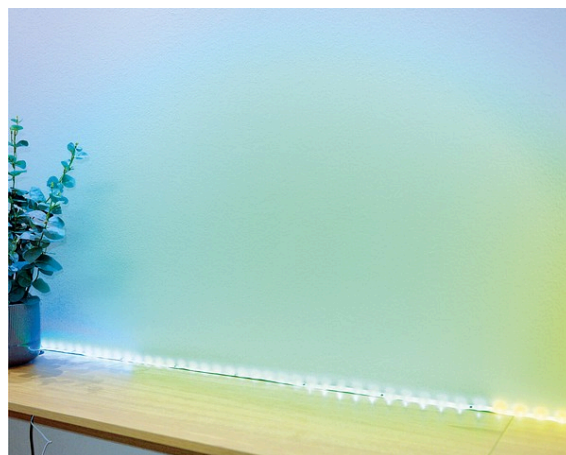

Led Strip Pixel RGB

LED Strip Pixel RGB IP20 5m

LED strip light with remote control

Description of product family

RGB LED light strip with a stunning gradient color effect (Dreamcolor). You can easily adjust the color tones and various lighting modes using the included remote control. With these LED strips, you can create stylish lighting accents and indirect illumination to enhance your interior décor. The slim strip is easy to install even in small or narrow spaces, such as under shelves or cabinets. Attach it directly to a clean surface using the included 3M adhesive tape. For a more polished look, we recommend using aluminium profiles during installation. The Pixel strip is available in two lengths and can be cut to the desired size at 167 mm intervals. The product is designed for indoor use and includes a plug-in transformer.

Technical details

5-Meter RGB LED strip with a magnificent gradient effect. For indoor use, IP20. LED RGB 3.3 W/m. Use for colorful highlights and create appealing lighting effects! The strip features 3M adhesive for easy installation. The strip can be shortened at 167 mm intervals. Includes a plug-in power adapter and a remote control.