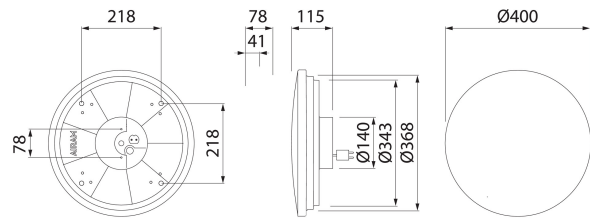

Gaia Slim R400

IP20 22W/830/840 ACO 1600lm WH

Gaia Slim R400 Surface mounted luminaire 22W 3000K/4000K 1600lm No dim; IP20; IK01; Protection cl. II; L70B50 30000h; LED not exchangeable; CRI>80; SDCM6; Suitable for through wiring; 3x2.5mm²; Housing Plastic; Colour wh; Cover Plastic, opal

IP20 22W/830/840 ACO 1600lm WH

PRODUCT CODE	CODE	KG	PRODUCT FAMILY
9610555	A2GASLD	1 kg	Gaia Slim R400

Mounting	
Suitable for wall mounting	Yes
Suitable for suspended mounting	No
Suitable for ceiling mounting	Yes
Suitable for recessed mounting	No
Suitable for surface mounting	Yes
Suitable for light line configuration	No
Fit for workplace acc. EN 12464-1	No
Degree of protection (IP)	IP20
Impact strength	IK01
Luminaire with limited surface temperature, class "D" in acc. with EN 60598-2-24	No
Suitable for emergency lighting	No
Luminaire may be covered with thermally insulating material	-
Type of wiring	Suitable for through wiring
Number of poles	3
Conductor cross section (mm ²)	2.5
Connection type	Plug
Structure	
Lamp type	LED not exchangeable
Light source included	Yes
Suitable for number of lamps	1
Lamp holder	Other
Housing material	Plastic
Housing surface protection	Plastic-coated
Housing colour	White
Cover material	Plastic, opal
Type of grid	White
Control gear included	No
Exchangeable control gear	No
Energy efficiency class of light source according to EU regulation 2019/2015	G
With air slots	No
Filament test according to IEC 60695-2-11	650 °C - 30 s

Electrotechnical data	
Voltage type	AC
Nominal voltage (min) (V)	220
Nominal voltage (max) (V)	240
Nominal current (min) (mA)	102
Nominal current (max) (mA)	102
Type of control gear	LED operating device current-controlled
Protection class according to IEC 61140	II
Suitable for lamp power (min) (W)	22
Suitable for lamp power (max) (W)	22
Maximum system power (W)	22
Luminaire efficacy (lm/W)	73
Power factor	0.9
Total harmonic distortion	15