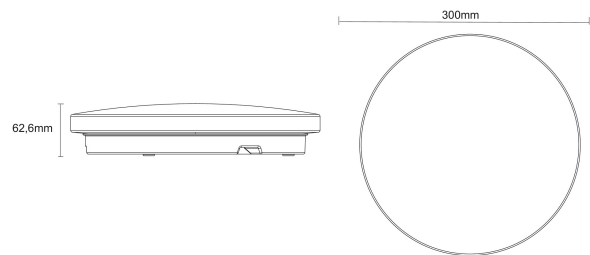

-O-
3 x 2,5

IP20

Gaia Slim R300 Basic IP20 15W/830 ACO 1300lm WH

Gaia Slim R300 Basic Surface mounted luminaire 15W 3000K 1300lm No dim; IP20; IK01; Protection cl. II; L70B50 25000h; LED not exchangeable; CRI>80; SDCM6; Suitable for through wiring; 3x2.5mm²; Housing Plastic; Colour wh; Cover Plastic, opal

IP20 15W/830 ACO 1300lm WH

PRODUCT CODE	CODE	KG	PRODUCT FAMILY
9610556	A2GASLE		Gaia Slim R300 Basic

Mounting	
Suitable for wall mounting	Yes
Suitable for suspended mounting	No
Suitable for ceiling mounting	Yes
Suitable for recessed mounting	No
Suitable for surface mounting	Yes
Suitable for light line configuration	No
Fit for workplace acc. EN 12464-1	No
Degree of protection (IP)	IP20
Impact strength	IK01
Luminaire with limited surface temperature, class "D" in acc. with EN 60598-2-24	No
Suitable for emergency lighting	No
Luminaire may be covered with thermally insulating material	-
Type of wiring	Suitable for through wiring
Number of poles	3
Conductor cross section (mm ²)	2.5
Connection type	Screwless terminal

Photometric data	
Light distributor	None
Light sharing	Symmetric
Beam angle	Extreme wide beam >80°
Colour consistency (McAdam ellipse)	SDCM6
Light outlet	Indirect
Colour of light (alphanumeric)	White
Effective luminous flux (lm)	1300
Colour temperature (min) (K)	3000
Colour temperature (max) (K)	3000
Colour rendering index (CRI/Ra)	80-89
Photobiological safety according to EN 62471	RG2
Luminous intensity (cd)	240
Colour temperature switchable	No
Lumen setting adjustable	No
Beam angle adjustable	No

Lifetime and capacity	
Rated life time L70/B50 at 25 °C (h)	25000
Rated ambient temperature acc. IEC62722-2-1 (min) (°C)	-10
Rated ambient temperature acc. IEC62722-2-1 (max) (°C)	40

Measurements	
Width (mm)	300
Height/depth (mm)	63
Length (mm)	300
Outer diameter (mm)	300