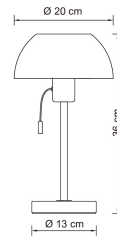

Urban Desk S

E27 WH

Table lamp

A table lamp with a modern design that is perfect for Scandinavian interior decoration! Metallic frame. Two colour options: white and black. Choose an E27 bulb with a P45 globe for this table lamp from Airam's LED bulb range. We recommend the Airam SmartHome bulbs in particular, which can be adjusted in a versatile manner using the SmartHome app. The lamp can be switched on or off with a pull chain. Explore the rest of the fantastic Urban light fixture range to create consistent lighting setups in your home!

Urban Desk S Table lamp No dim; Protection cl. II; LED exchangeable; E27; Housing Steel; Colour wh; Cover Without cover