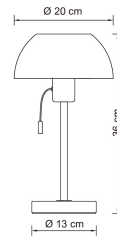

Urban Desk S

E27 BK

Table lamp

A table lamp with a modern design that is perfect for Scandinavian interior decoration! Metallic frame. Two colour options: white and black. Choose an E27 bulb with a P45 globe for this table lamp from Airam's LED bulb range. We recommend the Airam SmartHome bulbs in particular, which can be adjusted in a versatile manner using the SmartHome app. The lamp can be switched on or off with a pull chain. Explore the rest of the fantastic Urban light fixture range to create consistent lighting setups in your home!

Urban Desk S Table lamp No dim; Protection cl. II; LED exchangeable; E27; Housing Steel; Colour bk; Cover Without cover