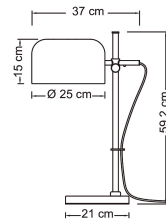

Urban Desk L

E27 WH

Table lamp

A large, magnificent table lamp that is suitable for Scandinavian interior design. Metallic frame. You can adjust both the height and angle of the lamp shade. Two colour options: white or black. Choose your favorite E27 bulb from Airam's versatile LED range. We recommend the Airam SmartHome bulbs in particular, which can be adjusted in a versatile manner using the SmartHome app. Explore the rest of the fantastic Urban light fixture range to create consistent lighting setups in your home!

Urban Desk L Table lamp No dim; Protection cl. II; LED exchangeable; E27; Housing Steel; Colour wh; Cover Without cover

E27 WH			
PRODUCT CODE	CODE	KG	PRODUCT FAMILY
9610567	A7GA0X	2.88	Urban Desk L