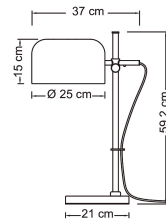

Urban Desk L

E27 BK

Table lamp

A large, magnificent table lamp that is suitable for Scandinavian interior design. Metallic frame. You can adjust both the height and angle of the lamp shade. Two colour options: white or black. Choose your favorite E27 bulb from Airam's versatile LED range. We recommend the Airam SmartHome bulbs in particular, which can be adjusted in a versatile manner using the SmartHome app. Explore the rest of the fantastic Urban light fixture range to create consistent lighting setups in your home!

Urban Desk L Table lamp No dim; Protection cl. II; LED exchangeable; E27; Housing Steel; Colour bk; Cover Without cover

E27 BK			
PRODUCT CODE	CODE	KG	PRODUCT FAMILY
9610568	A7GA0Y	2.88	Urban Desk L