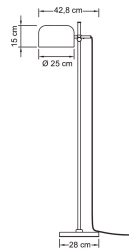

Urban Floor

E27 WH

Floor lamp

The large magnificent Urban floor lamp is suitable for Scandinavian interior design. The lamp features a metallic frame. You can adjust both the height and angle of the lamp shade. Colour options: white and black. Choose your favourite E27 bulb from Airam's versatile LED range. We recommend the Airam SmartHome bulbs in particular, which can be adjusted in a versatile manner using the SmartHome app. Explore the rest of the fantastic Urban light fixture range to create consistent lighting setups in your home!

Urban Floor Floor luminaire No dim; Protection cl. II; LED exchangeable; E27; Housing Steel; Colour wh; Cover Without cover