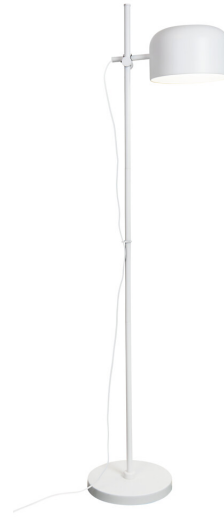

Urban Floor

E27 WH

Floor lamp

The large magnificent Urban floor lamp is suitable for Scandinavian interior design. The lamp features a metallic frame. You can adjust both the height and angle of the lamp shade. Colour options: white and black. Choose your favourite E27 bulb from Airam's versatile LED range. We recommend the Airam SmartHome bulbs in particular, which can be adjusted in a versatile manner using the SmartHome app. Explore the rest of the fantastic Urban light fixture range to create consistent lighting setups in your home!

Urban Floor Floor luminaire No dim; Protection cl. II; LED exchangeable; E27; Housing Steel; Colour wh; Cover Without cover

E27 WH			
PRODUCT CODE	CODE	KG	PRODUCT FAMILY
9610571	A7GAPB	5.84	Urban Floor

E27 WH
EC000300

Mounting	
Fit for workplace acc. EN 12464-1	No
Electrical connection with connector system	Yes

Structure	
Lamp type	LED exchangeable
Light source included	No
Suitable for number of lamps	1
Lamp holder	E27
Material	Steel
Housing colour	White
Cover material	Without cover
Cover colour	White
Type of grid	None
With reflector	No
Adjustable	Yes
With switch	Yes
Energy efficiency class of light source according to EU regulation 2019/2015	Not required

Photometric data	
Direct-/indirect proportion separately controllabl	No
Light distributor	None
Light sharing	Symmetric
Light outlet	Direct

Lifetime and capacity

Measurements	
Width (mm)	428
Height/depth (mm)	1532
Length (mm)	250