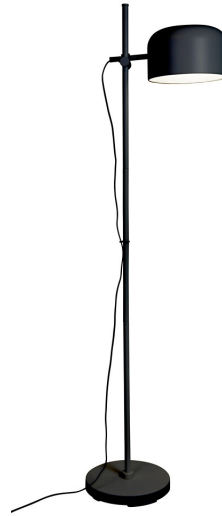

Urban Floor

E27 BK

Floor lamp

The large magnificent Urban floor lamp is suitable for Scandinavian interior design. The lamp features a metallic frame. You can adjust both the height and angle of the lamp shade. Colour options: white and black. Choose your favourite E27 bulb from Airam's versatile LED range. We recommend the Airam SmartHome bulbs in particular, which can be adjusted in a versatile manner using the SmartHome app. Explore the rest of the fantastic Urban light fixture range to create consistent lighting setups in your home!

Urban Floor Floor luminaire No dim; Protection cl. II; LED exchangeable; E27; Housing Steel; Colour bk; Cover Without cover

E27 BK

PRODUCT CODE	CODE	KG	PRODUCT FAMILY
9610572	A7GAPC	5.84	Urban Floor

E27 BK
EC000300

Mounting	
Fit for workplace acc. EN 12464-1	No
Electrical connection with connector system	Yes

Structure	
Lamp type	LED exchangeable
Light source included	No
Suitable for number of lamps	1
Lamp holder	E27
Material	Steel
Housing colour	Black
Cover material	Without cover
Cover colour	Black
Type of grid	None
With reflector	No
Adjustable	Yes
With switch	Yes
Energy efficiency class of light source according to EU regulation 2019/2015	Not required

Photometric data	
Direct-/indirect proportion separately controllabl	No
Light distributor	None
Light sharing	Symmetric
Light outlet	Direct

Lifetime and capacity

Measurements	
Width (mm)	428
Height/depth (mm)	1532
Length (mm)	250