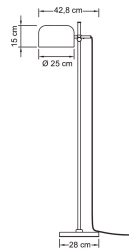

Urban Floor

E27 BK

Floor lamp

The large magnificent Urban floor lamp is suitable for Scandinavian interior design. The lamp features a metallic frame. You can adjust both the height and angle of the lamp shade. Colour options: white and black. Choose your favourite E27 bulb from Airam's versatile LED range. We recommend the Airam SmartHome bulbs in particular, which can be adjusted in a versatile manner using the SmartHome app. Explore the rest of the fantastic Urban light fixture range to create consistent lighting setups in your home!

Urban Floor Floor luminaire No dim; Protection cl. II; LED exchangeable; E27; Housing Steel; Colour bk; Cover Without cover