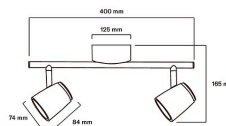

Scandic Spot S

Scandic Spot S 2XGU10 BK

Spotlight

Description of product family

Scandic Spot S includes two shades for which you can choose your favorite GU10 LED bulbs from Airam's versatile range. A modern spotlight that is suitable for Scandinavian interior design. Available in two different frame colors: white or black. You can adjust the direction of the light by turning the shade. The light is easy to mount directly onto the ceiling or into a junction box. The Scandic range of light fixtures also includes the Scandic Spot L light.

Technical details

The spotlight features two shades to which you can add your preferred GU10 LED bulbs. Max. 2 x 15 W GU10 LED bulbs, not included. We recommend Airam's SmartHome LED bulbs! For indoor use, 230 V. Made from metal and plastic, color black.