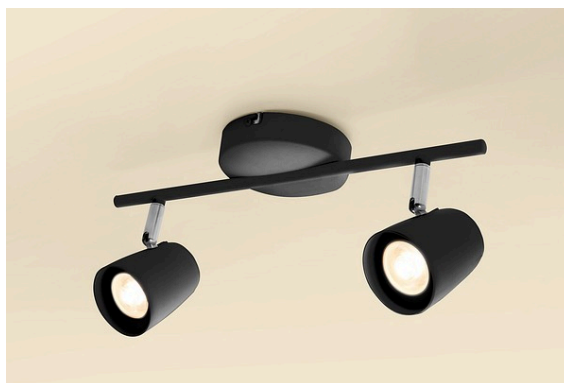

Scandic Spot S

Scandic Spot S 2XGU10 BK

Spotlight

Description of product family

Scandic Spot S includes two shades for which you can choose your favorite GU10 LED bulbs from Airam's versatile range. A modern spotlight that is suitable for Scandinavian interior design. Available in two different frame colors: white or black. You can adjust the direction of the light by turning the shade. The light is easy to mount directly onto the ceiling or into a junction box. The Scandic range of light fixtures also includes the Scandic Spot L light.

Technical details

The spotlight features two shades to which you can add your preferred GU10 LED bulbs. Max. 2 x 15 W GU10 LED bulbs, not included. We recommend Airam's SmartHome LED bulbs! For indoor use, 230 V. Made from metal and plastic, color black.