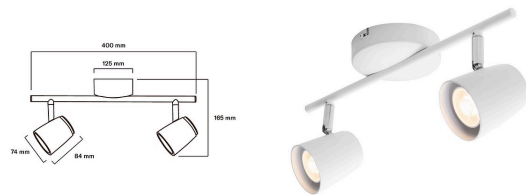

## Scandic Spot S

Scandic Spot S 2XGU10 WH

Spotlight

### Description of product family

Scandic Spot S includes two shades for which you can choose your favorite GU10 LED bulbs from Airam's versatile range. A modern spotlight that is suitable for Scandinavian interior design. Available in two different frame colors: white or black. You can adjust the direction of the light by turning the shade. The light is easy to mount directly onto the ceiling or into a junction box. The Scandic range of light fixtures also includes the Scandic Spot L light.

### Technical details

The spotlight features two shades to which you can add your preferred GU10 LED bulbs. Max. 2 x 15 W GU10 LED bulbs, not included. We recommend Airam's SmartHome LED bulbs! For indoor use, 230 V. Made from metal and plastic, color white.