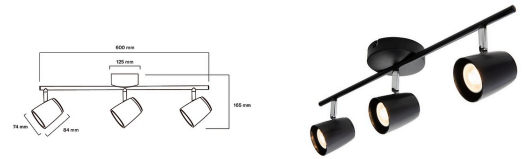

Scandic Spot L

Scandic Spot L 3XGU10 BK

Spotlight

Description of product family

Scandic Spot L includes three shades for which you can choose your favorite GU10 LED bulbs from Airam's versatile range. A modern spotlight that is suitable for Scandinavian interior design. Available in either white or black. You can adjust the direction of the light by turning the shade. The light is easy to mount directly onto the ceiling or into a junction box. The Scandic range of light fixtures also includes the Scandic Spot S light.

Technical details

The spotlight features three shades to which you can add your preferred GU10 LED bulbs. Max. 3 x 15 W GU10 LED bulbs, not included. We recommend Airam's SmartHome LED bulbs! For indoor use, 230 V. Made from metal and plastic, color black.