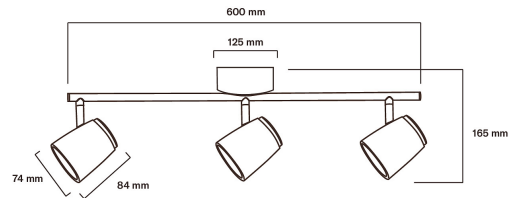

Scandic LED Spot L

3XGU10 BK

Spotlight

Scandic Spot L includes three shades for which you can choose your favorite GU10 LED bulbs from Airam's versatile range. A modern spotlight that is suitable for Scandinavian interior design. Available in either white or black. You can adjust the direction of the light by turning the shade. The light is easy to mount directly onto the ceiling or into a junction box. The Scandic range of light fixtures also includes the Scandic Spot S light.

Scandic Spot L Spotlight No dim; IP20; Protection cl. I; 3xLED GU10, not incl.; Ending; Housing Steel; Colour bk; Cover None

3XGU10 BK

PRODUCT CODE	CODE	KG	PRODUCT FAMILY
9610577		0.75	Scandic LED Spot L

Mounting	
Suitable for surface mounting	Yes
Suitable for recessed mounting	No
Suitable for wall mounting	Yes
Suitable for suspended mounting	No
Suitable for ceiling mounting	Yes
Suitable for traverse mounting	No
Suitable for pedestal/floor mounting	No
Suitable for light-track mounting	No
Suitable for clamp-mounting	No
Suitable for low voltage cable system	No
Degree of protection (IP)	IP20
Type of wiring	Ending
Number of poles	3
Connection type	Screwless terminal
Luminaire with limited surface temperature, class "D" in acc. with EN 60598-2-24	No
Fit for workplace acc. EN 12464-1	No
Structure	
Adjustability	Rotating and swivelling
Lamp type	LED exchangeable
Light source included	No
Suitable for number of lamps	3
Lamp holder	GU10
Housing material	Steel
Surface protection	Powder coating
Housing colour	Black
Cover material	None
Surface brushed	No
Control gear included	No
Exchangeable control gear	No
Reflector	None
Energy efficiency class of light source according to EU regulation 2019/2015	Not required
Emergency power supply integrated	No
Filament test according to IEC 60695-2-11	None