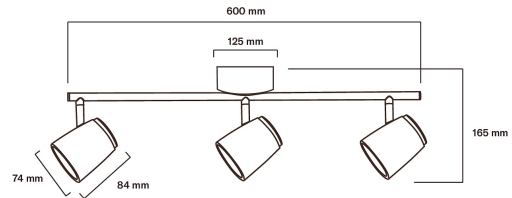

### 3XGU10 WH

PRODUCT CODE	CODE	KG	PRODUCT FAMILY
9610578		0.75	Scandic LED Spot L

Mounting	
Suitable for surface mounting	Yes
Suitable for recessed mounting	No
Suitable for wall mounting	Yes
Suitable for suspended mounting	No
Suitable for ceiling mounting	Yes
Suitable for traverse mounting	No
Suitable for pedestal/floor mounting	No
Suitable for light-track mounting	No
Suitable for clamp-mounting	No
Suitable for low voltage cable system	No
Degree of protection (IP)	IP20
Type of wiring	Ending
Number of poles	3
Connection type	Screwless terminal
Luminaire with limited surface temperature, class "D" in acc. with EN 60598-2-24	No
Fit for workplace acc. EN 12464-1	No
Structure	
Adjustability	Rotating and swivelling
Lamp type	LED exchangeable
Light source included	No
Suitable for number of lamps	3
Lamp holder	GU10
Housing material	Steel
Surface protection	Powder coating
Housing colour	White
Cover material	None
Surface brushed	No
Control gear included	No
Exchangeable control gear	No
Reflector	None
Energy efficiency class of light source according to EU regulation 2019/2015	Not required
Emergency power supply integrated	No
Filament test according to IEC 60695-2-11	None