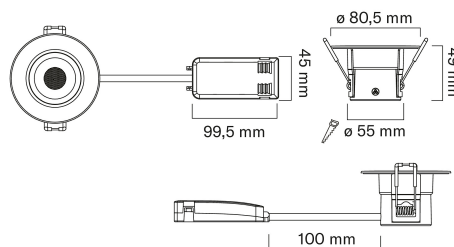

IP44

IP20
IP44

Fio Fix

IP44 6W/930 DIM WH 3-SET

Downlighting set, CRI90

A high-quality downward-facing set for general lighting in the home's dry and wet indoor spaces. Protection rating: IP44. The high CRI90 colour rendering index means that the light emphasises the colours of objects and the environment in a natural way and makes them more lifelike. The set contains three luminaires. Available in black or white and with a colour temperature of either 3000 K or 4000 K.

IP44 6W/930 DIM WH 3-SET

PRODUCT CODE	CODE	KG	PRODUCT FAMILY
9610610		0.118	Fio Fix

3 x