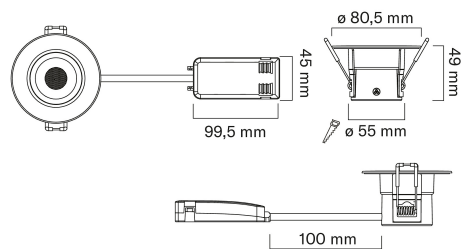

IP44

IP20
IP44

Fio Fix

IP44 6W/940 DIM WH 3-SET

Downlighting set, CRI90

A high-quality downward-facing set for general lighting in the home's dry and wet indoor spaces. Protection rating: IP44. The high CRI90 colour rendering index means that the light emphasises the colours of objects and the environment in a natural way and makes them more lifelike. The set contains three luminaires. Available in black or white and with a colour temperature of either 3000 K or 4000 K.

IP44 6W/940 DIM WH 3-SET

PRODUCT CODE	CODE	KG	PRODUCT FAMILY
9610612		0.118	Fio Fix

3 x

IP44 6W/940 DIM WH 3-SET

EC001744

Mounting	
Suitable for surface mounting	No
Suitable for recessed mounting	Yes
Suitable for wall mounting	No
Suitable for suspended mounting	No
Suitable for ceiling mounting	Yes
Suitable for traverse mounting	No
Suitable for pedestal/floor mounting	No
Suitable for light-track mounting	No
Suitable for clamp-mounting	No
Suitable for low voltage cable system	No
Degree of protection (IP)	IP44
Fit for workplace acc. EN 12464-1	No

Photometric data	
Beam angle	Medium beam 20-40°
Light outlet	Direct
Colour temperature (min) (K)	4000
Colour temperature (max) (K)	4000
Colour temperature switchable	No
Colour rendering index (CRI/Ra)	90-100
Luminous flux (min) (lm)	540
Luminous flux (max) (lm)	540
Effective luminous flux (lm)	540
Lumen setting adjustable	No
Beam angle adjustable	No
Stroboscope effect value SVM	0.9

Lifetime and capacity	
Rated life time L70/B50 at 25 °C (h)	50000

Measurements	
Width (mm)	80
Height/depth (mm)	49
Outer diameter (mm)	80.5
Built-in height/depth (mm)	55

Electrotechnical data	
Voltage type	AC
Nominal voltage (min) (V)	220
Nominal voltage (max) (V)	240
Nominal current (min) (mA)	29
Nominal current (max) (mA)	29
Protection class according to IEC 61140	I
Suitable for lamp power (min) (W)	6
Suitable for lamp power (max) (W)	6
Maximum system power (W)	6
Power factor	6
Luminaire efficacy (lm/W)	90