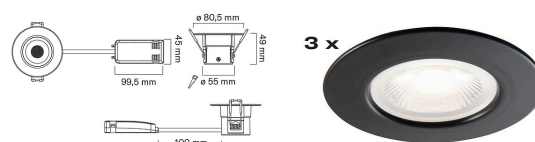

Fio Fix

Fio Fix IP44 6W/940 DIM BK 3-SET

Downlighting set, CRI90

### Description of product family

A high-quality downward-facing set for general lighting in the home's dry and wet indoor spaces. Protection rating: IP44. The high CRI90 colour rendering index means that the light emphasises the colours of objects and the environment in a natural way and makes them more lifelike. The set contains three luminaires. Available in black or white and with a colour temperature of either 3000 K or 4000 K.

### Technical details

Downlighting for indoor and outdoor use (IP44). Three luminaires per set. The luminaires are black. Flush-installation. Fixed 6 W LED 4000 K. Colour rendering index CRI90.