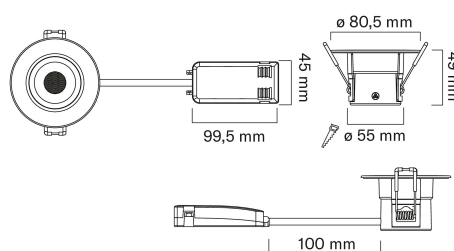

## IP44 6W/940 DIM BK 3-SET

Downlighting set, CRI90

A high-quality downward-facing set for general lighting in the home's dry and wet indoor spaces. Protection rating: IP44. The high CRI90 colour rendering index means that the light emphasises the colours of objects and the environment in a natural way and makes them more lifelike. The set contains three luminaires. Available in black or white and with a colour temperature of either 3000 K or 4000 K.

IP44 6W/940 DIM BK 3-SET			
PRODUCT CODE	CODE	KG	PRODUCT FAMILY
9610613		0.118	Fio Fix

IP44 6W/940 DIM BK 3-SET

EC001744

Mounting	
Suitable for surface mounting	No
Suitable for recessed mounting	Yes
Suitable for wall mounting	No
Suitable for suspended mounting	No
Suitable for ceiling mounting	Yes
Suitable for traverse mounting	No
Suitable for pedestal/floor mounting	No
Suitable for light-track mounting	No
Suitable for clamp-mounting	No
Suitable for low voltage cable system	No
Degree of protection (IP)	IP44
Fit for workplace acc. EN 12464-1	No

Photometric data	
Beam angle	Medium beam 20-40°
Light outlet	Direct
Colour temperature (min) (K)	4000
Colour temperature (max) (K)	4000
Colour temperature switchable	No
Colour rendering index (CRI/Ra)	90-100
Luminous flux (min) (lm)	540
Luminous flux (max) (lm)	540
Effective luminous flux (lm)	540
Lumen setting adjustable	No
Beam angle adjustable	No
Stroboscope effect value SVM	0.9

Lifetime and capacity	
Rated life time L70/B50 at 25 °C (h)	50000

Measurements	
Width (mm)	80
Height/depth (mm)	49
Outer diameter (mm)	80.5
Built-in height/depth (mm)	55

Electrotechnical data	
Voltage type	AC
Nominal voltage (min) (V)	220
Nominal voltage (max) (V)	240
Nominal current (min) (mA)	29
Nominal current (max) (mA)	29
Protection class according to IEC 61140	I
Suitable for lamp power (min) (W)	6
Suitable for lamp power (max) (W)	6
Maximum system power (W)	6
Power factor	6
Luminaire efficacy (lm/W)	90