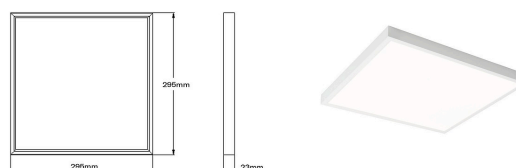

Avira

Avira S IP20 13W CCT DIM REMOTE WH

Panel luminaire

Description of product family

Avira is a versatile panel luminaire for general lighting in the home or small office. The product family contains panel luminaires in three different sizes: the square-shaped Avira S (295 x 295 mm), the rectangular Avira M (295 x 595 mm) and the long Avira L (295 x 1195 mm). The luminaire can be dimmed using the included remote control, and the colour temperature can also be adjusted. Stepless adjustment is carried out using the K+/K- buttons, while the colour temperature can be adjusted in steps (2700 K / 4000 K / 6500 K) using the circular arrow button. Easy surface installation! The power supply has a wire to which the wires coming from the ceiling are connected.

Technical details

Avira S is a panel luminaire for lighting dry indoor spaces in the home. IP20. Size: 295 x 295 mm. Comes with a remote controller for dimming the light and adjusting its colour temperature (2700 K - 4000 K - 6500 K). Edge lighting highlights the low structure of the frame. Fixed 13 W LED. Surface installation.