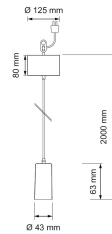

IP20

Leon

E27 MAX20W 43MM BL 2M TXTL

Hanging light cord

A stylish fabric-covered hanging light cord with a minimalistic design. Hang a single large Globe lamp from the cord to create atmospheric lighting. For a more striking option, you can use a group of several LED filament bulbs. Also try the SmartHome LED bulbs that allow you to adjust the lighting to fit your mood!

E27 MAX20W 43MM BL 2M TXTL

PRODUCT CODE	CODE	KG	PRODUCT FAMILY
9610622		0.2	Leon

Mounting	
Suitable for light line configuration	No
Fit for workplace acc. EN 12464-1	No
Degree of protection (IP)	IP20
Suitable for emergency lighting	No
Connection type	Other

Structure	
Lamp type	LED exchangeable
Light source included	No
Suitable for number of lamps	1
Lamp holder	E27
Housing material	Plastic
Housing colour	Black
Control gear included	No
Exchangeable control gear	No
Emergency power supply integrated	No
Suspension supplied with the product	Yes
Pendant length (max) (mm)	2000

Photometric data	
Colour temperature switchable	No
Lumen setting adjustable	No
Beam angle adjustable	No

Lifetime and capacity

Measurements	
Diameter (mm)	43

Electrotechnical data	
Voltage type	AC
Nominal voltage (min) (V)	220
Nominal voltage (max) (V)	240
Type of control gear	Not required
Suitable for lamp power (max) (W)	11