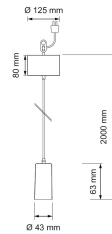

IP20

Leon

E27 MAX20W 43MM WH 2M TXTL

Hanging light cord

A stylish fabric-covered hanging light cord with a minimalistic design. Hang a single large Globe lamp from the cord to create atmospheric lighting. For a more striking option, you can use a group of several LED filament bulbs. Also try the SmartHome LED bulbs that allow you to adjust the lighting to fit your mood!

E27 MAX20W 43MM WH 2M TXTL

PRODUCT CODE	CODE	KG	PRODUCT FAMILY
9610623		0.2	Leon

E27 MAX20W 43MM WH 2M TXTL

EC001743

Mounting

Suitable for light line configuration	No
Fit for workplace acc. EN 12464-1	No
Degree of protection (IP)	IP20
Suitable for emergency lighting	No
Connection type	Other

Structure

Lamp type	LED exchangeable
Light source included	No
Suitable for number of lamps	1
Lamp holder	E27
Housing material	Plastic
Housing colour	White
Control gear included	No
Exchangeable control gear	No
Emergency power supply integrated	No
Suspension supplied with the product	Yes
Pendant length (max) (mm)	2000

Photometric data

Colour temperature switchable	No
Lumen setting adjustable	No
Beam angle adjustable	No

Lifetime and capacity

Measurements

Diameter (mm)	43
---------------	----

Electrotechnical data

Voltage type	AC
Nominal voltage (min) (V)	220
Nominal voltage (max) (V)	240
Type of control gear	Not required
Suitable for lamp power (max) (W)	11