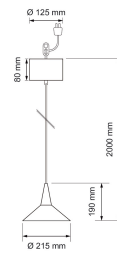

IP20

Isse

E27 MAX20W 215MM BL 2M TXTL

E27 MAX20W 215MM BL 2M TXTL

PRODUCT CODE	CODE	KG	PRODUCT FAMILY
9610625		0.5	Isse

E27 MAX20W 215MM BL 2M TXTL

EC001743

Mounting

Suitable for light line configuration	No
Fit for workplace acc. EN 12464-1	No
Degree of protection (IP)	IP20
Suitable for emergency lighting	No
Connection type	Other

Structure

Lamp type	LED exchangeable
Light source included	No
Suitable for number of lamps	1
Lamp holder	E27
Housing material	Plastic
Housing colour	Black
Control gear included	No
Exchangeable control gear	No
Emergency power supply integrated	No
Suspension supplied with the product	Yes

Photometric data

Colour temperature switchable	No
Lumen setting adjustable	No
Beam angle adjustable	No

Lifetime and capacity

Measurements

Electrotechnical data

Voltage type	AC
Nominal voltage (min) (V)	220
Nominal voltage (max) (V)	240
Type of control gear	Not required
Suitable for lamp power (max) (W)	11