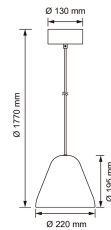

Enna 220

E27 MAX20W WH TXT DIFF

Pendant light

With its rounded design, the Enna pendant light fits various decoration styles. A diffuser below the globe softens the light for a cozy atmosphere. A bulb is not included in the package, so choose the best E27-socket option from our wide range. Also try the SmartHome LED bulbs that allow you to adjust the lighting to fit your mood! You can also take a look the larger Enna 434 light from the same range.

E27 MAX20W WH TXT DIFF

| PRODUCT CODE | CODE | KG | PRODUCT FAMILY |
|--------------|------|-----|----------------|
| 9610629 | | 0.6 | Enna 220 |

E27 MAX20W WH TXT DIFF

EC001743

Mounting

| | |
|---------------------------------------|-------|
| Suitable for light line configuration | No |
| Fit for workplace acc. EN 12464-1 | No |
| Degree of protection (IP) | IP20 |
| Suitable for emergency lighting | No |
| Connection type | Other |

Structure

| | |
|--------------------------------------|------------------|
| Lamp type | LED exchangeable |
| Light source included | No |
| Suitable for number of lamps | 1 |
| Lamp holder | E27 |
| Housing material | Steel |
| Housing colour | White |
| Cover material | Plastic, opal |
| Control gear included | No |
| Exchangeable control gear | No |
| Emergency power supply integrated | No |
| Suspension supplied with the product | Yes |
| Pendant length (min) (mm) | 260 |
| Pendant length (max) (mm) | 1575 |

Photometric data

| | |
|-------------------------------|----|
| Colour temperature switchable | No |
| Lumen setting adjustable | No |
| Beam angle adjustable | No |

Lifetime and capacity

Measurements

| | |
|-------------------|-----|
| Height/depth (mm) | 195 |
| Diameter (mm) | 220 |