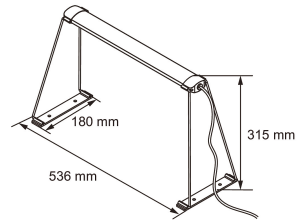

Verso

14W/940 650LM

14W/940 650LM

PRODUCT CODE	CODE	KG	PRODUCT FAMILY
9610646		0.35	Verso

14W/940 650LM

EC000302

Mounting	
Type of luminaire	Other
Mounting method	Stand (base)
Suitable for wall mounting	Yes
Electrical connection with connector system	No

Structure	
Bendable	No
Adjustable height	No
Lamp type	LED not exchangeable
Light source included	Yes
Housing material	Aluminium
Housing colour	Black
Cover material	Plastic, opal
Cover colour	White
Control gear included	Yes
Exchangeable control gear	No
With switch	Yes
Containing product according to 2019/2020/EU	No
Energy efficiency class of light source according to EU regulation 2019/2015	Not required

Lifetime and capacity	
Rated life time L70/B50 at 25 °C (h)	25000

Measurements	
Width (mm)	180
Height/depth (mm)	315
Length (mm)	536

Electrotechnical data	
Voltage type	AC
Nominal voltage (min) [V]	220
Nominal voltage (max) [V]	242
Type of control gear	Not required
Protection class according to IEC 61140	II
Maximum system power [W]	14
Luminaire efficacy (lm/W)	46.4