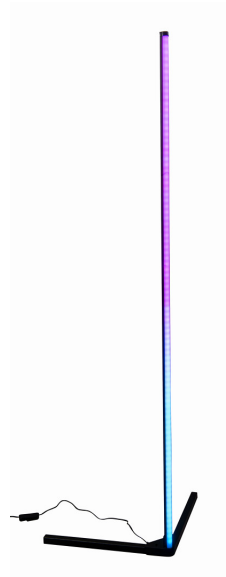

IP20 500lm 12W 830 BL

IP20 500lm 12W 830 BL

PRODUCT CODE	CODE	KG	PRODUCT FAMILY
9610651		1.04	

IP20 500lm 12W 830 BL

EC000300

Mounting	
Fit for workplace acc. EN 12464-1	No
Electrical connection with connector system	Yes
Structure	
Lamp type	LED not exchangeable
With lamp	Yes
Material	Steel
Housing colour	Black
Cover material	Plastic, opal
Type of grid	None
With reflector	No
Adjustable	No
With switch	No
Energy efficiency class of light source according to EU regulation 2019/2015	F
Dimming and control	
Dimming 0-10 V	No
Dimming 1-10 V	No
Dimming DALI	No
Dimming DMX	No
Dimming DSI	No
Dimming potentiometer (integrated)	No
Dimming LineSwitch	No
Dimming manufacturer's proprietary system	No
Dimming mains voltage modulation	No
Dimming phase cut-off	No
Dimming phase cut-on	No
Dimming programmable	No
Dimming RF	No
Dimming Sine Wave Reduction	No
Dimming Touch and Dim	No
Dimming Zigbee	No
Dimming with push-button	No
No dimming function	No
With dimmer	No
With movement sensor	No
With light sensor	No
Bluetooth operated	No
Compatible with Apple HomeKit	No
Compatible with Amazon Alexa	Yes
Compatible with Google Assistant	Yes
Compatible with Casambi	No
IFTTT support available	No
Photometric data	
Direct-/indirect proportion separately controllable	No
Light distributor	None
Light sharing	Symmetric
Light outlet	Direct
Effective luminous flux (lm)	500
Colour temperature (min) (K)	3000
Colour temperature (max) (K)	3000
Colour rendering index CRI	80-89
Colour temperature switchable	No
Lumen setting adjustable	Continuously variable
Beam angle adjustable	No
Lifetime and capacity	
Rated life time L70/B50 at 25 °C (h)	15000

Measurements	
Width (mm)	23.5
Height/depth (mm)	1462
Length (mm)	23.5
Diameter (mm)	23.5
Electrotechnical data	
Voltage type	AC/DC
Protection class according to IEC 61140	III
Maximum system power (W)	12
Luminaire efficacy (lm/W)	41