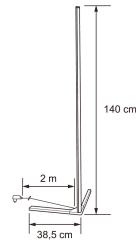

IP20 500lm 12W 830 BL

IP20 500lm 12W 830 BL

PRODUCT CODE	CODE	KG	PRODUCT FAMILY
9610651		1.04	

IP20 500lm 12W 830 BL
EC000300

Mounting	
Fit for workplace acc. EN 12464-1	No
Electrical connection with connector system	Yes

Structure	
Lamp type	LED not exchangeable
Light source included	Yes
Material	Steel
Housing colour	Black
Cover material	Plastic, opal
Type of grid	None
With reflector	No
Adjustable	No
With switch	No
Energy efficiency class of light source according to EU regulation 2019/2015	F

Photometric data	
Direct-/indirect proportion separately controllable	No
Light distributor	None
Light sharing	Symmetric
Light outlet	Direct
Effective luminous flux (lm)	500
Colour temperature (min) (K)	3000
Colour temperature (max) (K)	3000
Colour rendering index (CRI/Ra)	80-89
Colour temperature switchable	No
Lumen setting adjustable	Continuously variable
Beam angle adjustable	No

Lifetime and capacity	
Rated life time L70/B50 at 25 °C (h)	15000

Measurements	
Width (mm)	23.5
Height/depth (mm)	1462
Length (mm)	23.5
Diameter (mm)	23.5

Electrotechnical data	
Voltage type	AC/DC
Protection class according to IEC 61140	III
Maximum system power (W)	12
Luminaire efficacy (lm/W)	41