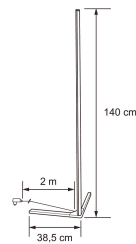

IP20 500lm 12W 830 BL

IP20 500lm 12W 830 BL

PRODUCT CODE	CODE	KG	PRODUCT FAMILY
9610651		1.04	

IP20 500lm 12W 830 BL

EC000300

Mounting	
Fit for workplace acc. EN 12464-1	No
Electrical connection with connector system	Yes
Structure	
Lamp type	LED not exchangeable
With lamp	Yes
Material	Steel
Housing colour	Black
Cover material	Plastic, opal
Type of grid	None
With reflector	No
Adjustable	No
With switch	No
Energy efficiency class of light source according to EU regulation 2019/2015	F
Dimming and control	
Dimming 0-10 V	No
Dimming 1-10 V	No
Dimming DALI	No
Dimming DMX	No
Dimming DSI	No
Dimming potentiometer (integrated)	No
Dimming LineSwitch	No
Dimming manufacturer's proprietary system	No
Dimming mains voltage modulation	No
Dimming phase cut-off	No
Dimming phase cut-on	No
Dimming programmable	No
Dimming RF	No
Dimming Sine Wave Reduction	No
Dimming Touch and Dim	No
Dimming Zigbee	No
Dimming with push-button	No
No dimming function	No
With dimmer	No
With movement sensor	No
With light sensor	No
Bluetooth operated	No
Compatible with Apple HomeKit	No
Compatible with Amazon Alexa	Yes
Compatible with Google Assistant	Yes
Compatible with Casambi	No
IFTTT support available	No
Photometric data	
Direct-/indirect proportion separately controllable	No
Light distributor	None
Light sharing	Symmetric
Light outlet	Direct
Effective luminous flux (lm)	500
Colour temperature (min) (K)	3000
Colour temperature (max) (K)	3000
Colour rendering index CRI	80-89
Colour temperature switchable	No
Lumen setting adjustable	Continuously variable
Beam angle adjustable	No
Lifetime and capacity	
Rated life time L70/B50 at 25 °C (h)	15000

Measurements	
Width (mm)	23.5
Height/depth (mm)	1462
Length (mm)	23.5
Diameter (mm)	23.5
Electrotechnical data	
Voltage type	AC/DC
Protection class according to IEC 61140	III
Maximum system power (W)	12
Luminaire efficacy (lm/W)	41