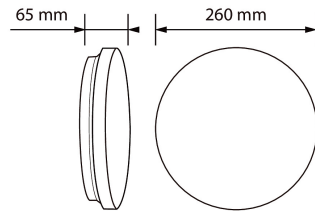

## IP20 1600lm 20W 827-865 WH

IP20 1600lm 20W 827-865 WH			
PRODUCT CODE	CODE	KG	PRODUCT FAMILY
9610653		0.345	SmartHome Harmony

Mounting	
Suitable for wall mounting	No
Suitable for suspended mounting	No
Suitable for ceiling mounting	Yes
Suitable for recessed mounting	No
Suitable for surface mounting	Yes
Suitable for light line configuration	No
Fit for workplace acc. EN 12464-1	No
Degree of protection (IP)	IP20
Suitable for emergency lighting	No
Type of wiring	Ending
Number of poles	3
Conductor cross section (mm <sup>2</sup> )	1.5
Connection type	Screwed terminal
Connectable conductor cross section (min) (mm <sup>2</sup> )	1.5
Connectable conductor cross section (max) (mm <sup>2</sup> )	1.5

Photometric data	
Light outlet	Direct
Effective luminous flux (lm)	1600
Colour temperature (min) (K)	2700
Colour temperature (max) (K)	6500
Colour rendering index (CRI/Ra)	80-89
Colour temperature switchable	Continuously variable
Lumen setting adjustable	Continuously variable
Beam angle adjustable	No