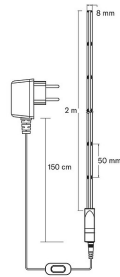

Quantity

Package 6 pcs

Box 24 pcs

No. 9610656

6 435200 313416