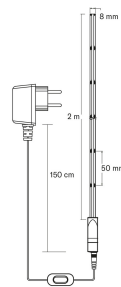

24V IP20 9W/m 2m

PRODUCT CODE	CODE	KG	PRODUCT FAMILY
9610656		0.135	COB Led Strip

24V IP20 9W/m 2m  
EC002706

Mounting	
Mounting method	Surface mounting
Degree of protection (IP)	IP20
Type of wiring	Ending

Structure	
Model	Tape
Lamp type	LED not exchangeable
Number of LEDs per metre	320
Energy efficiency class of light source according to EU regulation 2019/2015	F
With end piece	No
With connection set	No
Self-adhesive	Yes

Lifetime and capacity	
Rated life time L70/B50 at 25 °C (h)	15000

Measurements	
Width (mm)	8
Length (mm)	2000

Electrotechnical data	
Lamp power per meter (W)	9
Voltage type	DC
Lamp voltage (min) (V)	24
Lamp voltage (max) (V)	24
Protection class according to IEC 61140	III
Maximum system power (W)	24