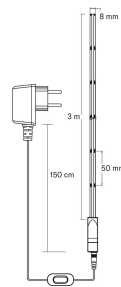

24V IP20 9W/m 3m

PRODUCT CODE	CODE	KG	PRODUCT FAMILY
9610657		0.204	COB Led Strip

24V IP20 9W/m 3m  
EC002706

Mounting	
Mounting method	Surface mounting
Degree of protection (IP)	IP20
Type of wiring	Ending

Structure	
Model	Tape
Lamp type	LED not exchangeable
Number of LEDs per metre	320
Energy efficiency class of light source according to EU regulation 2019/2015	F
With end piece	No
With connection set	No
Self-adhesive	Yes

Lifetime and capacity	
Rated life time L70/B50 at 25 °C (h)	15000

Measurements	
Width (mm)	8
Length (mm)	3000

Electrotechnical data	
Lamp power per meter (W)	9
Voltage type	DC
Lamp voltage (min) (V)	24
Lamp voltage (max) (V)	24
Protection class according to IEC 61140	III
Maximum system power (W)	36